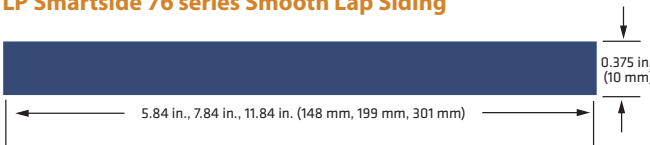

LP® Smartside® 76 series Cedar Lap Siding

Texture	Length	Actual Width	Actual Thickness
Cedar	16 ft. (192 in.)(4877 mm)	5.84 in. (148 mm)	0.375 in. (10 mm)
	16 ft. (192 in.)(4877 mm)	7.84 in. (199 mm)	0.375 in. (10 mm)
	16 ft. (192 in.)(4877 mm)	9.47 in. (241 mm)	0.375 in. (10 mm)
	16 ft. (192 in.)(4877 mm)	11.84 in. (301 mm)	0.375 in. (10 mm)

Smooth Lap

Understated Elegance

- Traditional look that accentuates the architectural features of any home
- Smooth texture for a clean finish
- Pre-primed for exceptional paint adhesion
- 16' length results in faster installation
- Available in fiber substrate

Available as part of Foundations

LP Smartside 76 series Smooth Lap Siding

Texture	Length	Actual Width	Actual Thickness
Smooth	16 ft. (192 in.)(4877 mm)	5.84 in. (148 mm)	0.375 in. (10 mm)
	16 ft. (192 in.)(4877 mm)	7.84 in. (199 mm)	0.375 in. (10 mm)
	16 ft. (192 in.)(4877 mm)	11.84 in. (301 mm)	0.375 in. (10 mm)