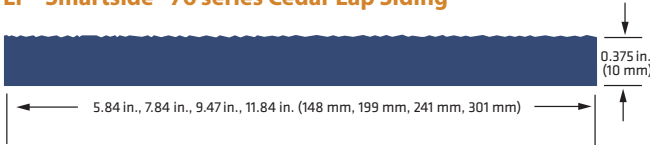

Cedar Lap

Durable Beauty

- The natural look of cedar
- Pre-primed for exceptional paint adhesion
- 16' length results in faster installation
- Available in fiber substrate

Available as part of Foundations

LP® Smartside® 76 series Cedar Lap Siding

Texture	Length	Actual Width	Actual Thickness
Cedar	16 ft. (192 in.)(4877 mm)	5.84 in. (148 mm)	0.375 in. (10 mm)
	16 ft. (192 in.)(4877 mm)	7.84 in. (199 mm)	0.375 in. (10 mm)
	16 ft. (192 in.)(4877 mm)	9.47 in. (241 mm)	0.375 in. (10 mm)
	16 ft. (192 in.)(4877 mm)	11.84 in. (301 mm)	0.375 in. (10 mm)

Smooth Lap

Understated Elegance

- Traditional look that accentuates the architectural features of any home
- Smooth texture for a clean finish
- Pre-primed for exceptional paint adhesion
- 16' length results in faster installation
- Available in fiber substrate

Available as part of Foundations

LP Smartside 76 series Smooth Lap Siding

Texture	Length	Actual Width	Actual Thickness
Smooth	16 ft. (192 in.)(4877 mm)	5.84 in. (148 mm)	0.375 in. (10 mm)
	16 ft. (192 in.)(4877 mm)	7.84 in. (199 mm)	0.375 in. (10 mm)
	16 ft. (192 in.)(4877 mm)	11.84 in. (301 mm)	0.375 in. (10 mm)