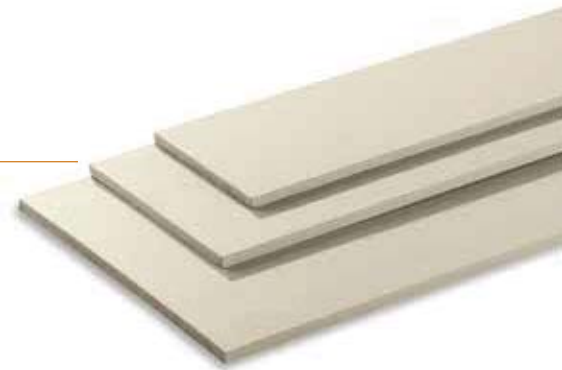

Cedar Lap

Durable Beauty

- The natural look of cedar
- Pre-primed for exceptional paint adhesion
- 16' length results in faster installation
- Available in fiber substrate

Available as part of Foundations

LP® Smartside® 76 series Cedar Lap Siding

Texture	Length	Actual Width	Actual Thickness
Cedar	16 ft. (192 in.)(4877 mm)	5.84 in. (148 mm)	0.375 in. (10 mm)
	16 ft. (192 in.)(4877 mm)	7.84 in. (199 mm)	0.375 in. (10 mm)
	16 ft. (192 in.)(4877 mm)	9.47 in. (241 mm)	0.375 in. (10 mm)
	16 ft. (192 in.)(4877 mm)	11.84 in. (301 mm)	0.375 in. (10 mm)

Smooth Lap

Understated Elegance

- Traditional look that accentuates the architectural features of any home
- Smooth texture for a clean finish
- Pre-primed for exceptional paint adhesion
- 16' length results in faster installation
- Available in fiber substrate

Available as part of Foundations

LP Smartside 76 series Smooth Lap Siding

Texture	Length	Actual Width	Actual Thickness
Smooth	16 ft. (192 in.)(4877 mm)	5.84 in. (148 mm)	0.375 in. (10 mm)
	16 ft. (192 in.)(4877 mm)	7.84 in. (199 mm)	0.375 in. (10 mm)
	16 ft. (192 in.)(4877 mm)	11.84 in. (301 mm)	0.375 in. (10 mm)