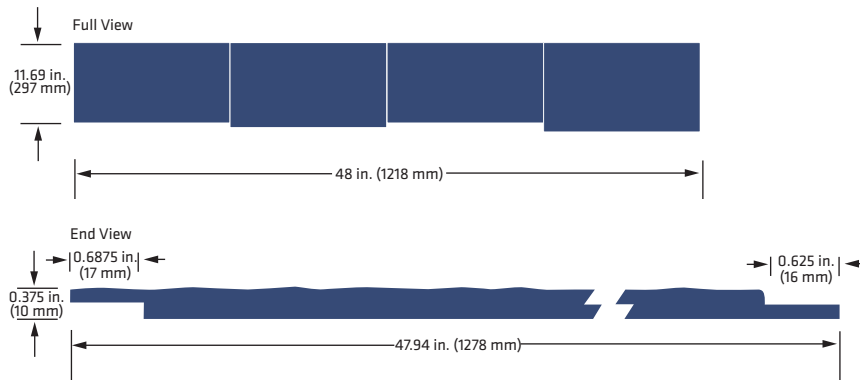

Cedar Shakes

The Luxurious Look Of Real Cedar Shakes

- The look of real cedar with easy installation and less maintenance over time
- Staggered edges offer a lively, textured effect
- Can be used on an entire house or as a decorative accent with any substrate
- Shiplap edges for seamless appearance
- Available in fiber substrate

Available as part of Architectural Collection

LP® SmartSide® Cedar Shakes

Texture	Length	Actual Width	Actual Thickness
Textured	47.94 in. (1218 mm)	11.69 in. (297 mm)	0.375 in. (10 mm)